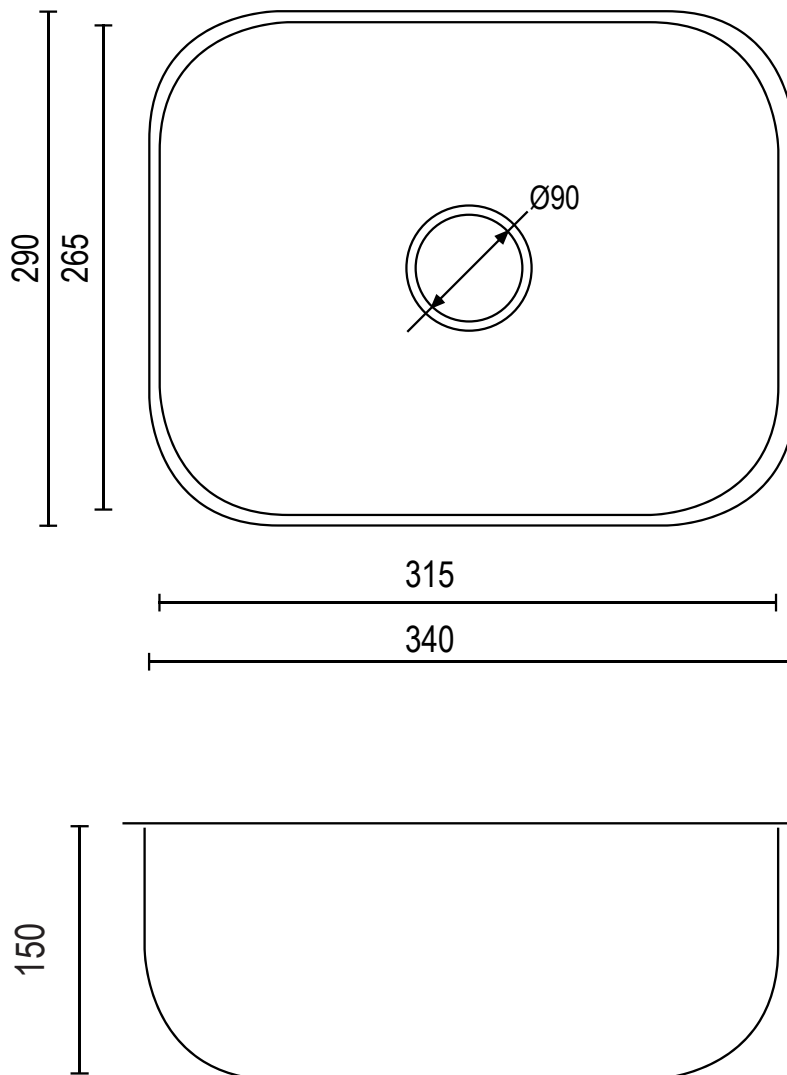

UPTOWN[®]
DOMESTIC

AB350

Overall Size: 340 x 290 x 150
Bowl Size: 315 x 265 x 150

- All bowls are manufactured from 18/10 stainless steel.
- All bowls supplied with Basket Strainer Waste.
- Polished Flange - suitable for topmount or undermount.
- centre waste