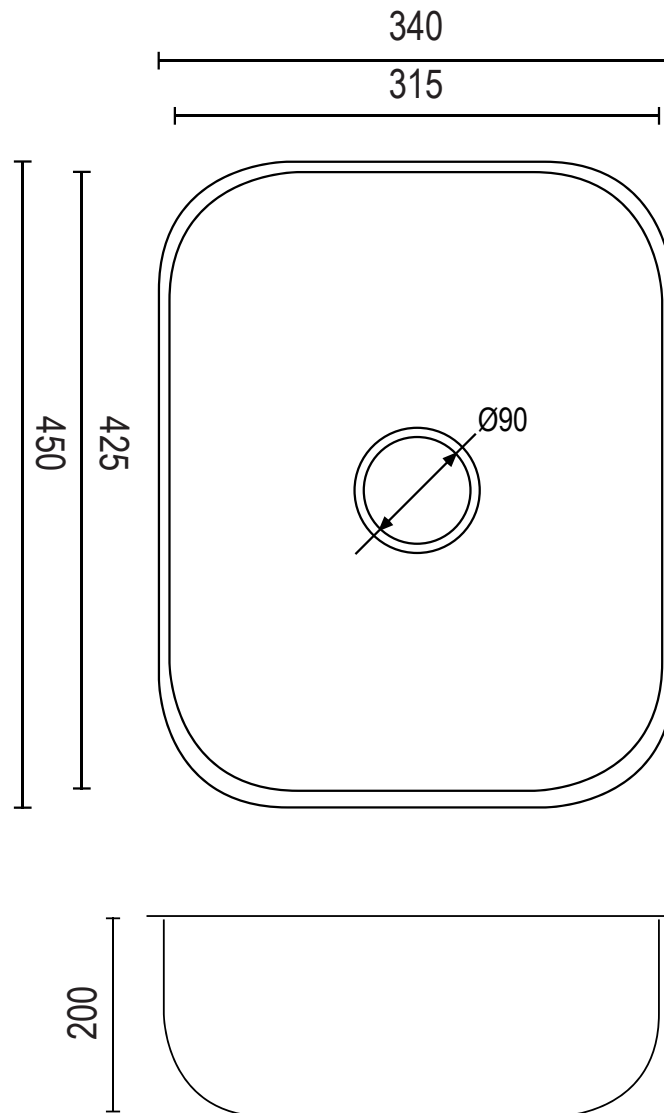

UPTOWN[®]
DOMESTIC

AB425

Overall Size: 450 x 340 x 200
Bowl Size: 425 x 315 x 200

- All bowls are manufactured from 18/10 stainless steel.
- All bowls supplied with Basket Strainer Waste.
- Polished Flange - suitable for topmount or undermount.
- rear waste