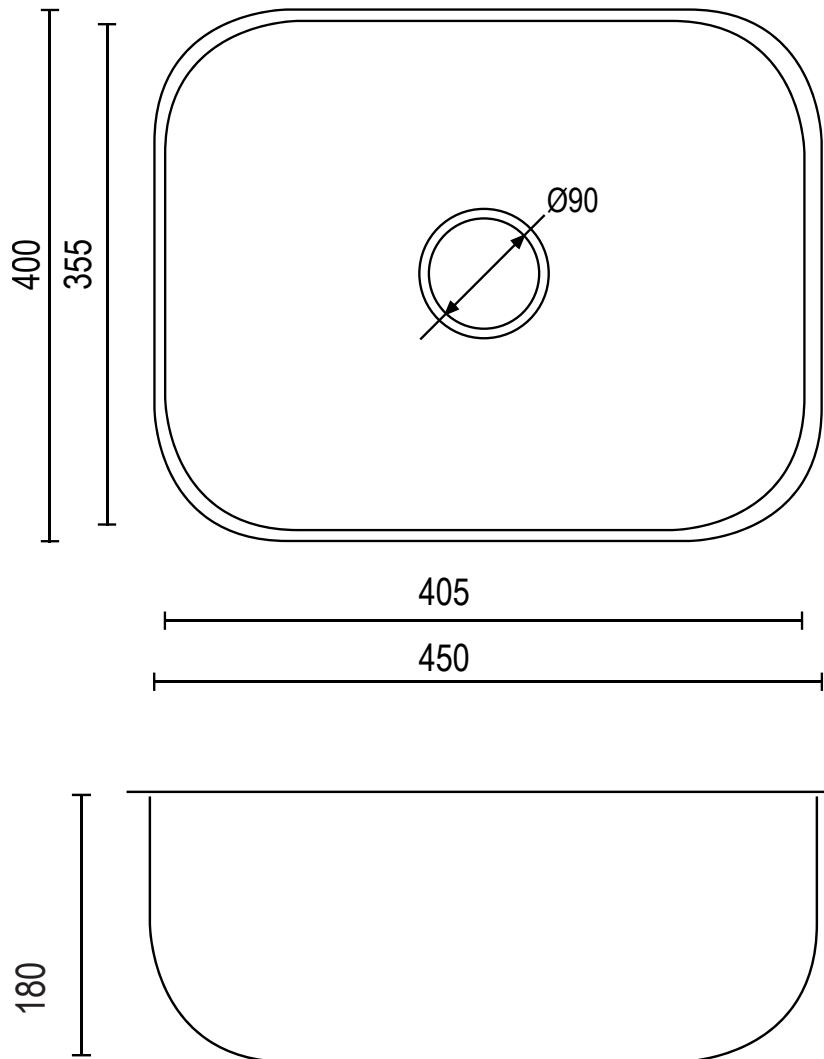

UPTOWN[®]
DOMESTIC

AB450

Overall Size: 450 x 400 x 180
Bowl Size: 405 x 355 x 180

- All bowls are manufactured from 18/10 stainless steel.
- All bowls supplied with Basket Strainer Waste.
- Polished Flange - suitable for topmount or undermount.
- centre waste