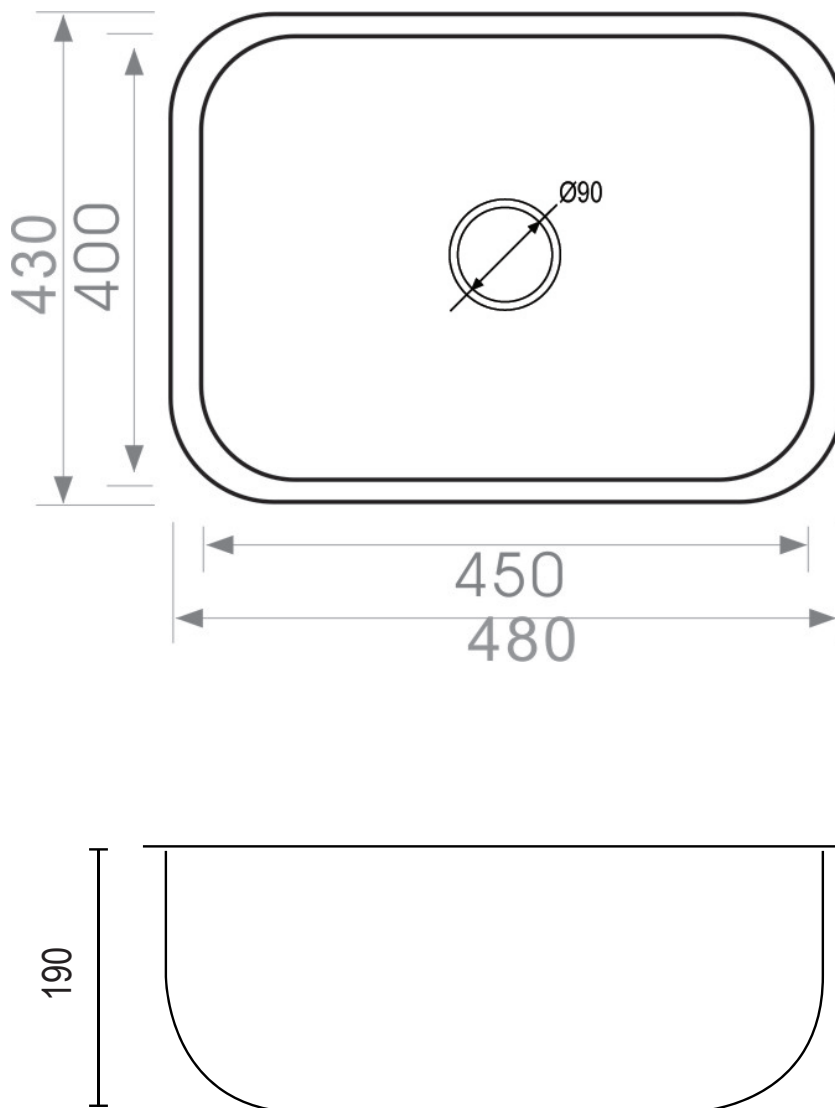

UPTOWN[®]
DOMESTIC

AB480

Overall Size: 480 x 430 x 190
Bowl Size: 450 x 400 x 190

- All bowls are manufactured from 18/10 stainless steel.
- All bowls supplied with Basket Strainer Waste.
- Polished Flange - suitable for topmount or undermount.
- centre waste