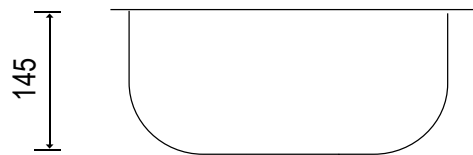

UPTOWN[®]
DOMESTIC

BS450

Pressed Sink Bowl
450 x 440 x 145mm

- Manufactured from 18/10 stainless steel.
- Supplied with Basket Strainer Waste.
- Supplied with one tap hole.
- Supplied with fixing clips & sealing tape.