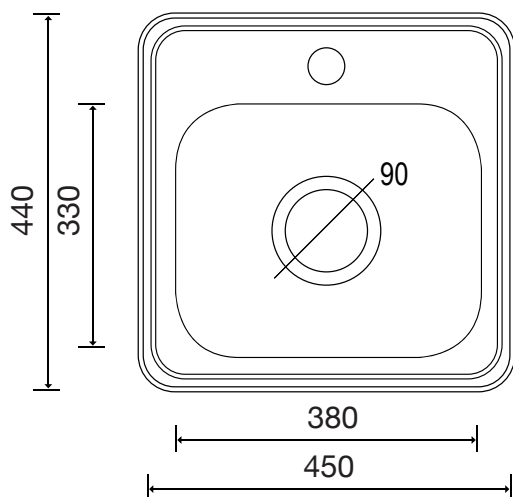

UPTOWN[®]
DOMESTIC

BS450

Pressed Sink Bowl
450 x 440 x 145mm

- Manufactured from 18/10 stainless steel.
- Supplied with Basket Strainer Waste.
- Supplied with one tap hole.
- Supplied with fixing clips & sealing tape.