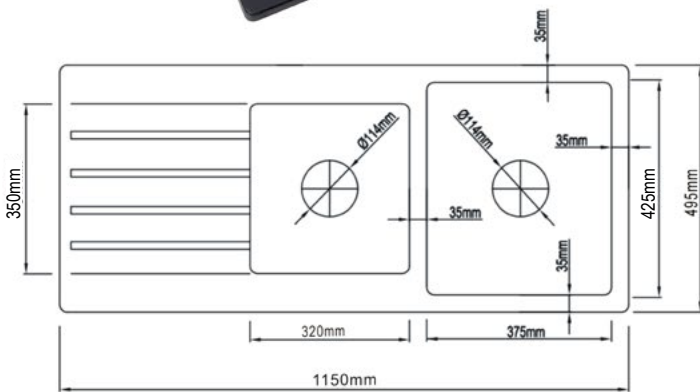

UPTOWN[®]
GRANITE

GKS1150

- Overall size: 1150 x 495 x 210mm
- Bowl sizes: 425 x 375 x 210mm
350 x 320 x 195mm
- Available one tap hole, left or right hand bowls
- Also available no tap hole (recommended for under-mount)