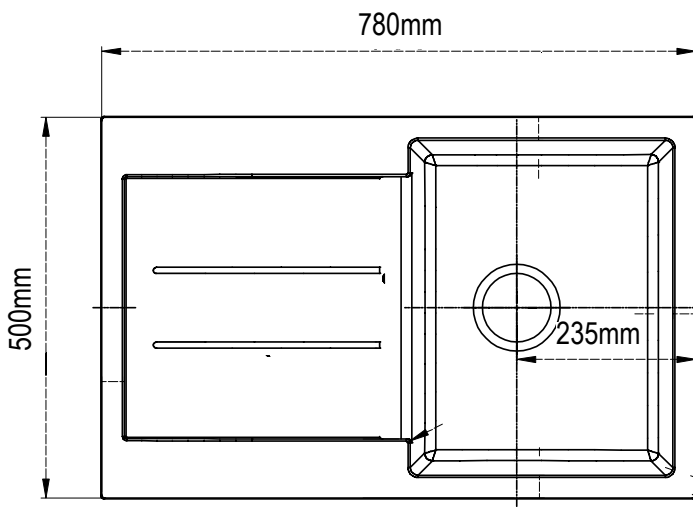

UPTOWN[®]
GRANITE

GKS780

- Made from 80% Quartz/20% resin
- Single Bowl Sink with drainer
- Overall size: 780 x 500 x 200mm
- Bowl size: 435 x 340 x 200mm

Victoria

**Interchange Sales
& Marketing P/L**

Unit 4/49 Corporate Blvd,
Bayswater Vic 3153
Tel 03 9729 6411