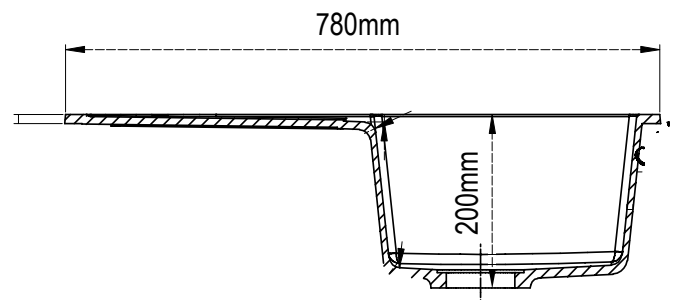

UPTOWN[®]
GRANITE

GKS780

- Made from 80% Quartz/20% resin
- Single Bowl Sink with drainer
- Overall size: 780 x 500 x 200mm
- Bowl size: 435 x 340 x 200mm

Victoria

**Interchange Sales
& Marketing P/L**

Unit 4/49 Corporate Blvd,
Bayswater Vic 3153
Tel 03 9729 6411