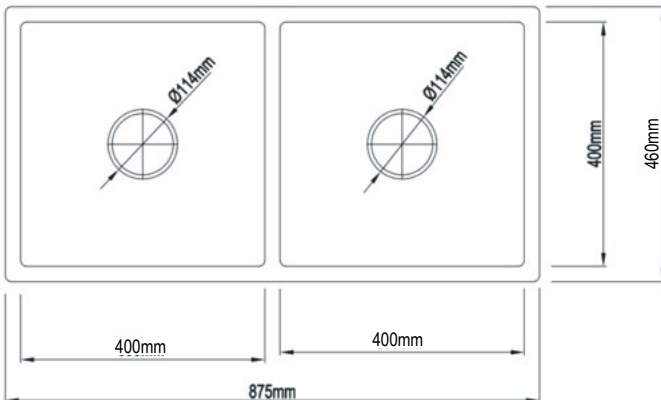

UPTOWN[®]

GRANITE

GS2

- Made from 80% Quartz/20% Resin
- No tap hole
- Suitable for top-mount or under-mount (no clips required)
- Supplied with 90mm S/S designer basket wastes

Victoria

Interchange Sales & Marketing P/L