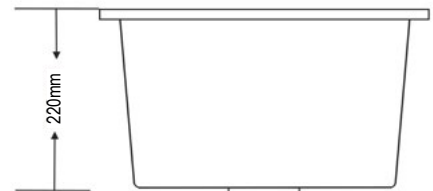

UPTOWN[®]

GRANITE

GS2

- Made from 80% Quartz/20% Resin
- No tap hole
- Suitable for top-mount or under-mount (no clips required)
- Supplied with 90mm S/S designer basket wastes

Victoria

Interchange Sales & Marketing P/L