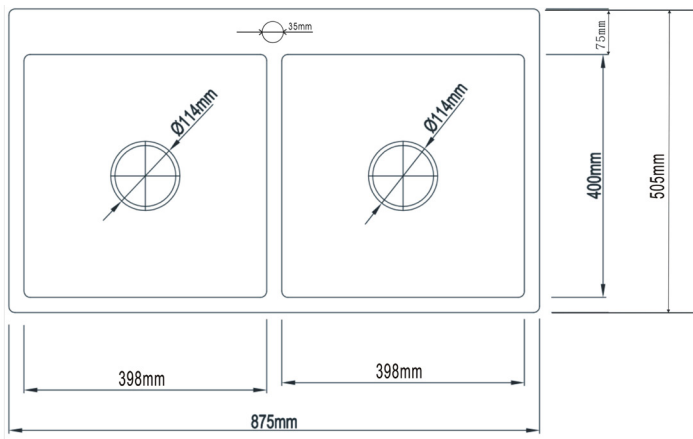

UPTOWN<sup>®</sup>  
GRANITE

GS2-TL

- Made from 80% Quartz/20% Resin
- One tap hole
- Suitable for top-mount only
- Supplied with 90mm S/S designer wastes

VICTORIA  
Interchange Sales & Marketing P/L  
Unit 4/49 Corporate Blvd  
Bayswater Vic 3153  
Ph: 03 9729 6411  
Fax: 03 9729 5722  
Email: [interchange@netspace.net.au](mailto:interchange@netspace.net.au)  
[www.interchangesales.com.au](http://www.interchangesales.com.au)