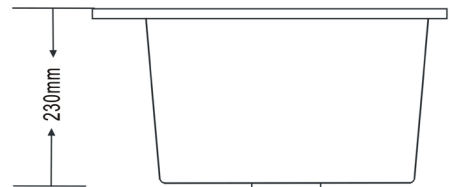

UPTOWN<sup>®</sup>  
GRANITE

GS2-TL

- Made from 80% Quartz/20% Resin
- One tap hole
- Suitable for top-mount only
- Supplied with 90mm S/S designer wastes

VICTORIA  
Interchange Sales & Marketing P/L  
Unit 4/49 Corporate Blvd  
Bayswater Vic 3153  
Ph: 03 9729 6411  
Fax: 03 9729 5722  
Email: [interchange@netspace.net.au](mailto:interchange@netspace.net.au)  
[www.interchangesales.com.au](http://www.interchangesales.com.au)