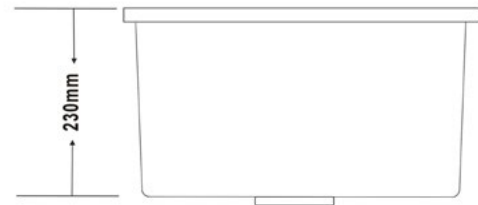

UPTOWN[®]
GRANITE

GS460

- Made from 80% Quartz/20% Resin
- 36 Litre capacity
- Suitable for top-mount or under-mount (no clips required)
- Supplied with a 90mm S/S designer basket waste

Victoria

Interchange Sales & Marketing P/L