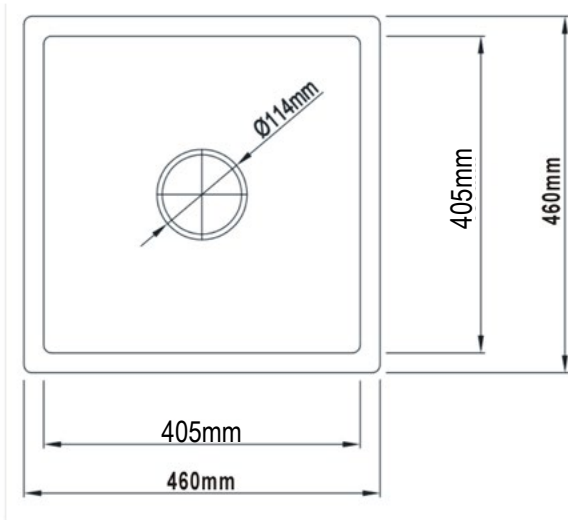

UPTOWN[®]
GRANITE

GS460

- Made from 80% Quartz/20% Resin
- 36 Litre capacity
- Suitable for top-mount or under-mount (no clips required)
- Supplied with a 90mm S/S designer basket waste

Victoria

Interchange Sales & Marketing P/L