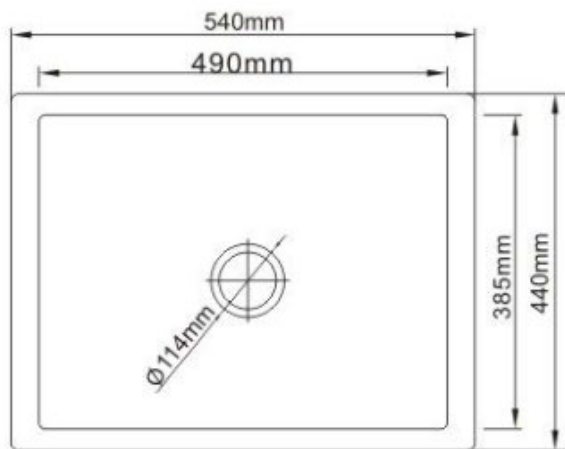

UPTOWN<sup>®</sup>  
GRANITE

GS540

- Made from 80% Quartz/20% Resin
- No tap hole
- 40 Litre capacity
- Suitable for top-mount or under-mount (no clips required)
- Supplied with a 90mm designer basket waste