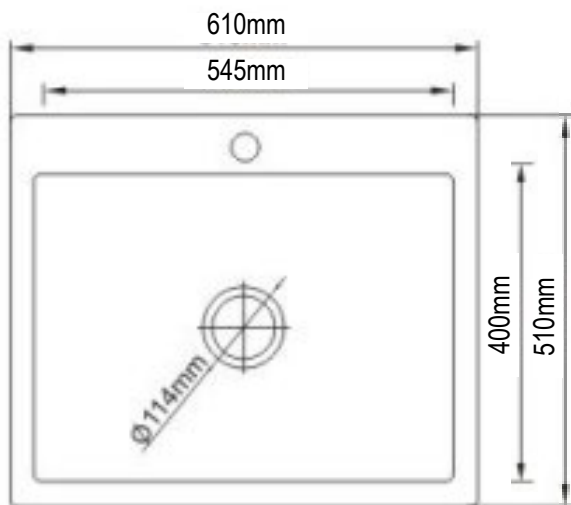

UPTOWN<sup>®</sup>  
GRANITE

GLT610-TL

- Made from 80% Quartz/20% Resin
- One tap hole
- 50 Litre capacity
- Suitable for top-mount only (no clips required)
- Supplied with a 90mm S/S designer waste

**Victoria**