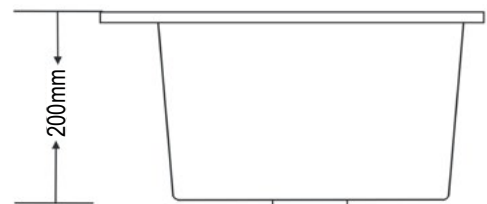

UPTOWN<sup>®</sup>  
GRANITE

GLT610-TL

- Made from 80% Quartz/20% Resin
- One tap hole
- 50 Litre capacity
- Suitable for top-mount only (no clips required)
- Supplied with a 90mm S/S designer waste

**Victoria**