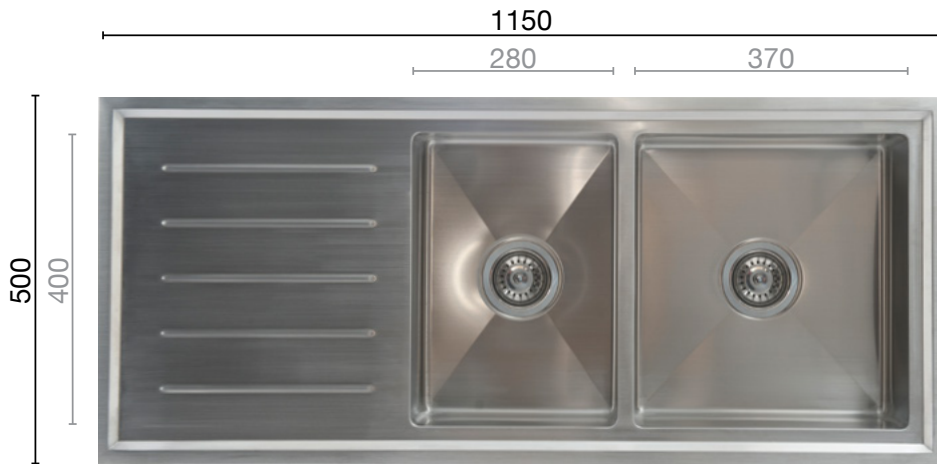

UPTOWN
CONTEMPORARY

Kingston Series

KS1150NTH

- Available with left or right hand bowls.
- Suitable for top-mount (clips supplied) or under-mount.
- Made from 1.2mm 18/10 stainless steel.
- Main Bowl 200mm Deep
- Smaller Bowl 140mm Deep
- 10mm radius corners
- Complete with 90mm designer basket waste.