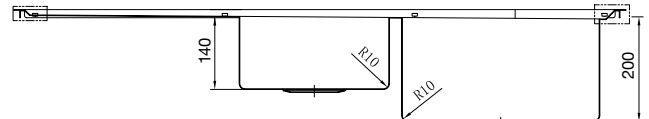

UPTOWN
CONTEMPORARY

Kingston Series

KS1150NTH

- Available with left or right hand bowls.
- Suitable for top-mount (clips supplied) or under-mount.
- Made from 1.2mm 18/10 stainless steel.
- Main Bowl 200mm Deep
- Smaller Bowl 140mm Deep
- 10mm radius corners
- Complete with 90mm designer basket waste.