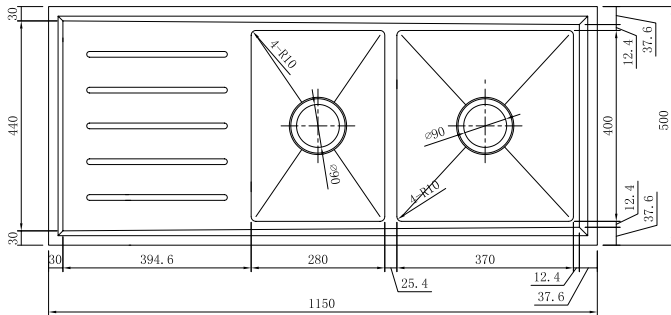

UPTOWN
CONTEMPORARY

Kingston Series

KS1150NTH

- Available with left or right hand bowls.
- Suitable for top-mount (clips supplied) or under-mount.
- Made from 1.2mm 18/10 stainless steel.
- Main Bowl 200mm Deep
- Smaller Bowl 140mm Deep
- 10mm radius corners
- Complete with 90mm designer basket waste.