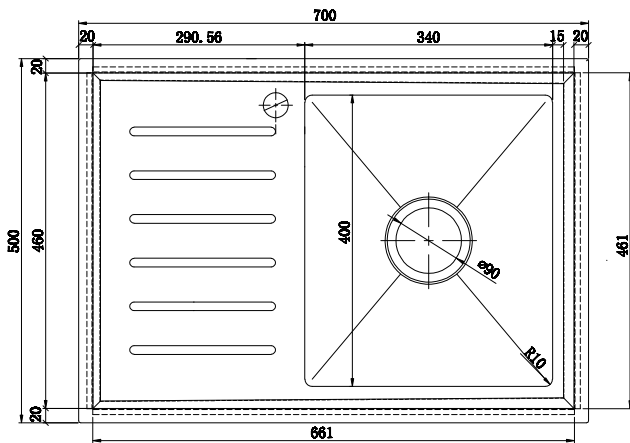

UPTOWN[®]

CONTEMPORARY

Kingston Series

KS700

- Available with left or right hand bowls.
- Suitable for **top-mount** (clips supplied) or **under-mount**.
- Made from **1.2mm 18/10** stainless steel.
- Main Bowl 200mm Deep
- Smaller Bowl 140mm Deep
- 10mm radius corners
- Complete with 90mm designer basket waste.