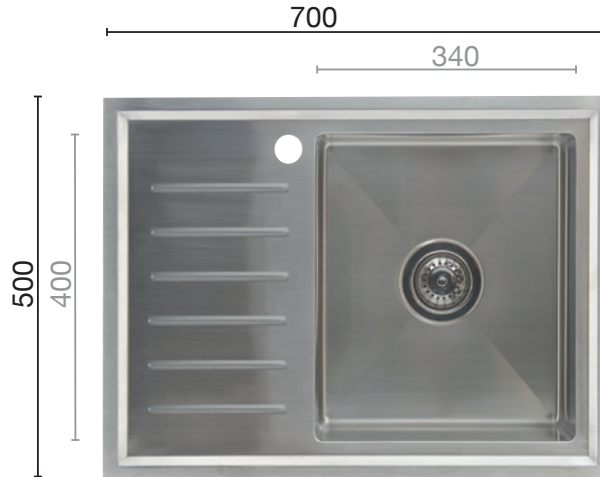

UPTOWN[®]

CONTEMPORARY

Kingston Series

KS700

- Available with left or right hand bowls.
- Suitable for **top-mount** (clips supplied) or **under-mount**.
- Made from **1.2mm 18/10** stainless steel.
- Main Bowl 200mm Deep
- Smaller Bowl 140mm Deep
- 10mm radius corners
- Complete with 90mm designer basket waste.