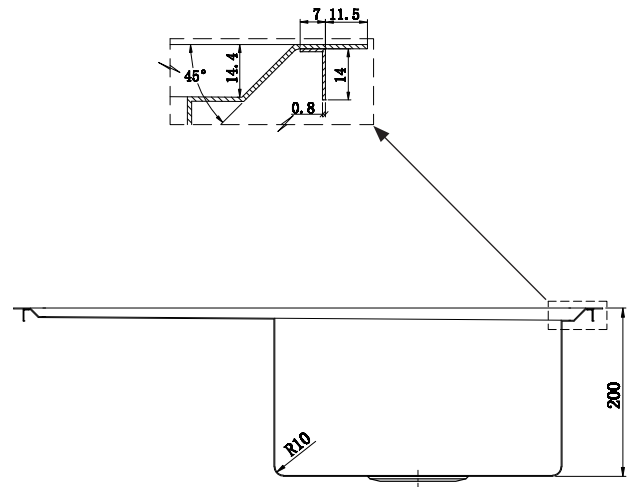

UPTOWN[®]

CONTEMPORARY

Kingston Series

KS700

- Available with left or right hand bowls.
- Suitable for **top-mount** (clips supplied) or **under-mount**.
- Made from **1.2mm 18/10** stainless steel.
- Main Bowl 200mm Deep
- Smaller Bowl 140mm Deep
- 10mm radius corners
- Complete with 90mm designer basket waste.