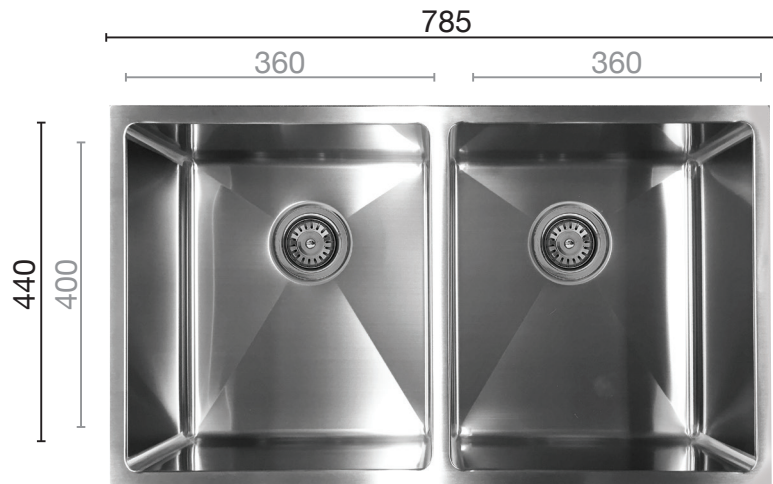

UPTOWN
CONTEMPORARY

Builders Series

QBR2

- **200mm Deep** Radius bowls.
- Suitable for **top-mount** or **under-mount**.
- Made from **1.0mm 304** stainless steel.
- Suitable for installation in standard kitchen cabinets.
- Alternate sizes available in project quantities.