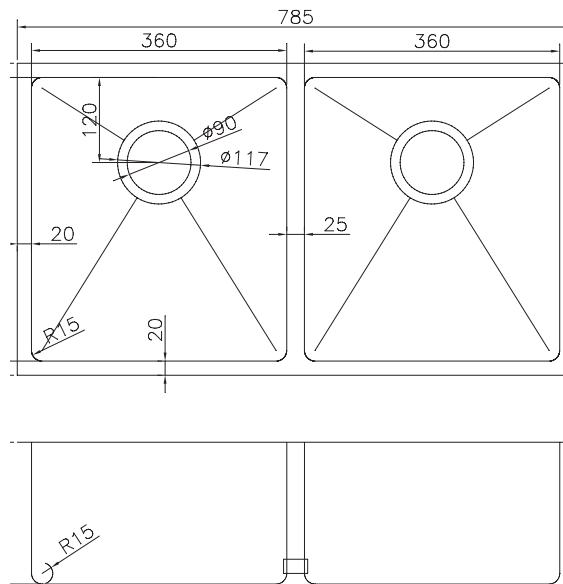

UPTOWN
CONTEMPORARY

Builders Series

QBR2

- **200mm Deep** Radius bowls.
- Suitable for **top-mount** or **under-mount**.
- Made from **1.0mm 304** stainless steel.
- Suitable for installation in standard kitchen cabinets.
- Alternate sizes available in project quantities.