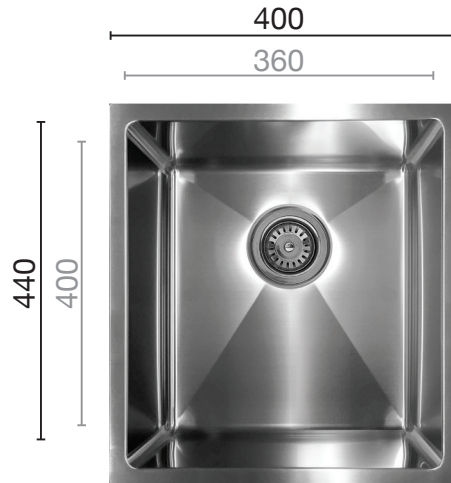

UPTOWN[®]
CONTEMPORARY

Builders Series

QBR360

- **200mm Deep** Radius bowls.
- Suitable for **top-mount** or **under-mount**.
- Made from **1.0mm 304** stainless steel.
- Suitable for installation in standard kitchen cabinets.
- Alternate sizes available in project quantities.