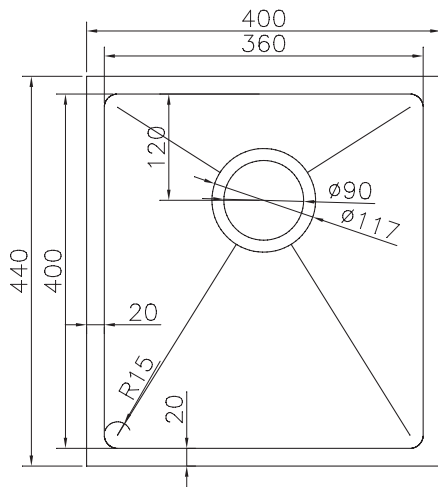

UPTOWN[®]
CONTEMPORARY

Builders Series

QBR360

- **200mm Deep** Radius bowls.
- Suitable for **top-mount** or **under-mount**.
- Made from **1.0mm 304** stainless steel.
- Suitable for installation in standard kitchen cabinets.
- Alternate sizes available in project quantities.