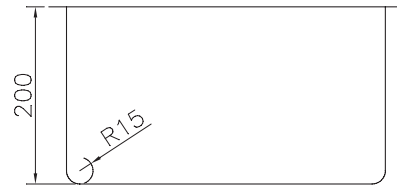

UPTOWN[®]
CONTEMPORARY

Builders Series

QBR360

- **200mm Deep** Radius bowls.
- Suitable for **top-mount** or **under-mount**.
- Made from **1.0mm 304** stainless steel.
- Suitable for installation in standard kitchen cabinets.
- Alternate sizes available in project quantities.