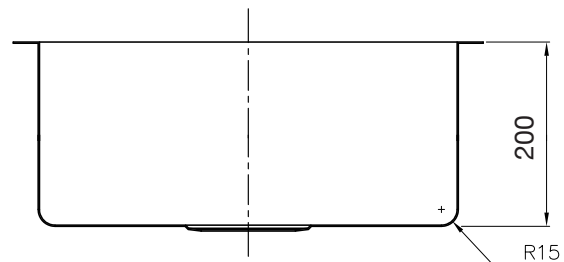

* Note: Square corner model pictured

- Suitable for **top-mount** or **under-mount**.
- Made from **1.2mm 18/10** stainless steel.
- **200mm Deep**
- Complete with 90mm designer basket waste.
- Alternate sizes available in project quantities.