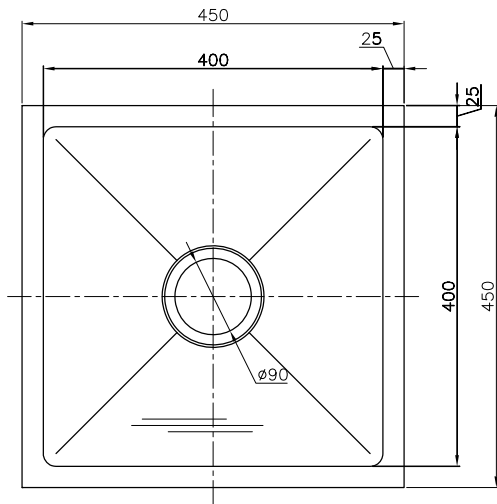

* Note: Square corner model pictured

- Suitable for **top-mount** or **under-mount**.
- Made from **1.2mm 18/10** stainless steel.
- **200mm Deep**
- Complete with 90mm designer basket waste.
- Alternate sizes available in project quantities.