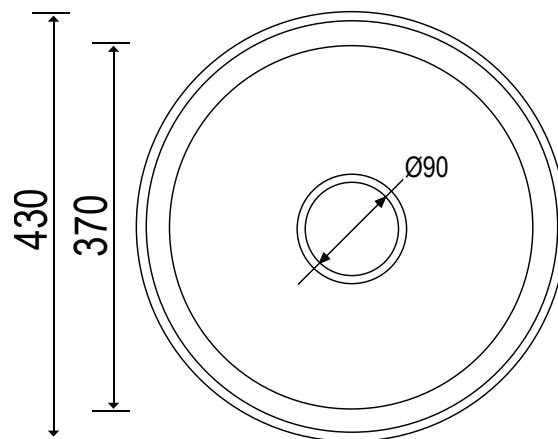

UPTOWN[®]
DOMESTIC

RB430

Round Sink Bowls

- Manufactured from 18/10 stainless steel.
- Supplied with Basket Strainer Waste.
- Supplied with clips and sealing tape.
- All bowls 170mm deep.

VICTORIA
Interchange Sales & Marketing P/L
Unit 4/49 Corporate Blvd
Bayswater Vic 3153
Ph: 03 9729 6411
Fax: 03 9729 5722
Email: interchange@netspace.net.au
www.interchangesales.com.au