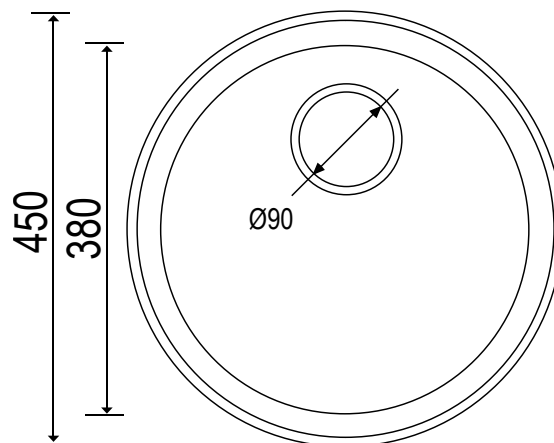

UPTOWN[®]
DOMESTIC

RB450

Round Sink Bowls

- Manufactured from 18/10 stainless steel.
- Supplied with Basket Strainer Waste.
- Supplied with clips and sealing tape.
- All bowls 170mm deep.
- Also available for undermount - RBU450.