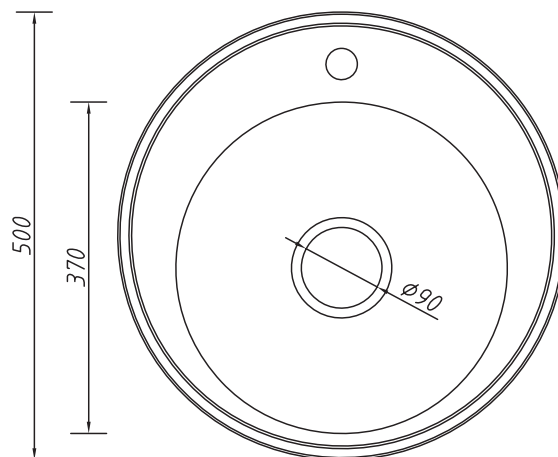

UPTOWN[®]
DOMESTIC

RB500

Round Sink Bowls

- Manufactured from 18/10 stainless steel.
- Supplied with Basket Strainer Waste.
- Supplied with clips and sealing tape.
- Supplied with one tap hole.
- All bowls 170mm deep.