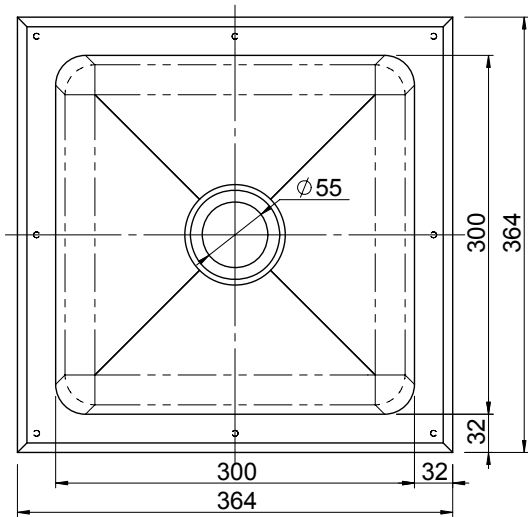

SSLB2

UTR300S-A

**Laboratory Bowl**

**Code:** SSLB2 / UTR300S-A

**Dimensions:** 300 x 300 x 250 (1.2mm)  
350 x 350 x 250 (1.2mm)

**Made from 316 grade Stainless Steel**