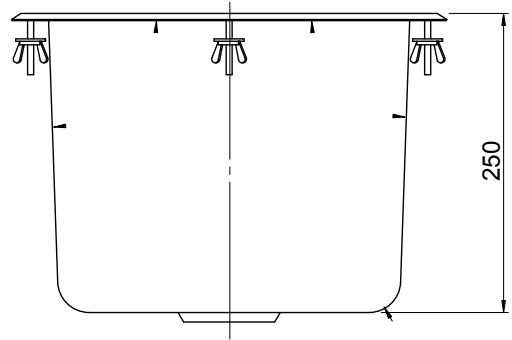

SSLB2

UTR300S-A

**Laboratory Bowl**

**Code:** SSLB2 / UTR300S-A

**Dimensions:** 300 x 300 x 250 (1.2mm)  
350 x 350 x 250 (1.2mm)

**Made from 316 grade Stainless Steel**