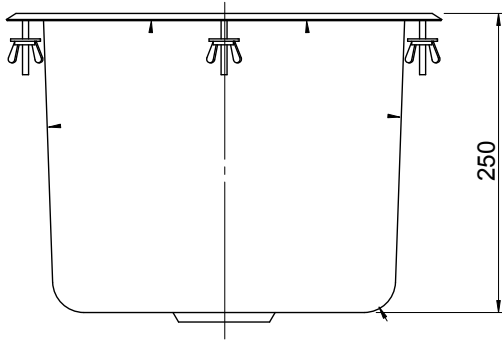

SSLB2

UTR300S-A

**Laboratory Bowl**

**Code:** SSLB2 / UTR300S-A

**Dimensions:** 300 x 300 x 250 (1.2mm)  
350 x 350 x 250 (1.2mm)

**Made from 316 grade Stainless Steel**