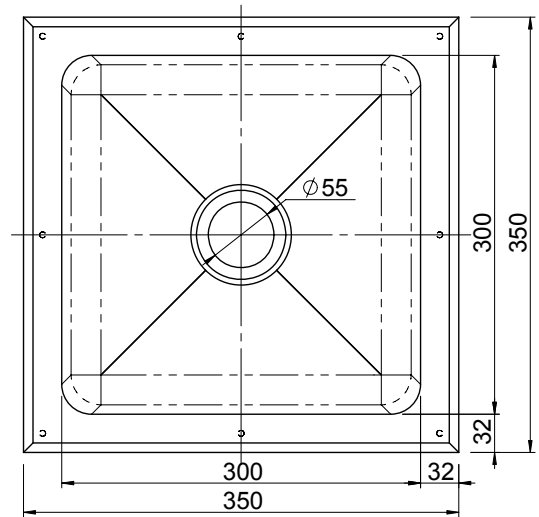

SSLB2

UTR300S-A

**Laboratory Bowl**

**Code:** SSLB2 / UTR300S-A

**Dimensions:** 300 x 300 x 250 (1.2mm)  
350 x 350 x 250 (1.2mm)

**Made from 316 grade Stainless Steel**