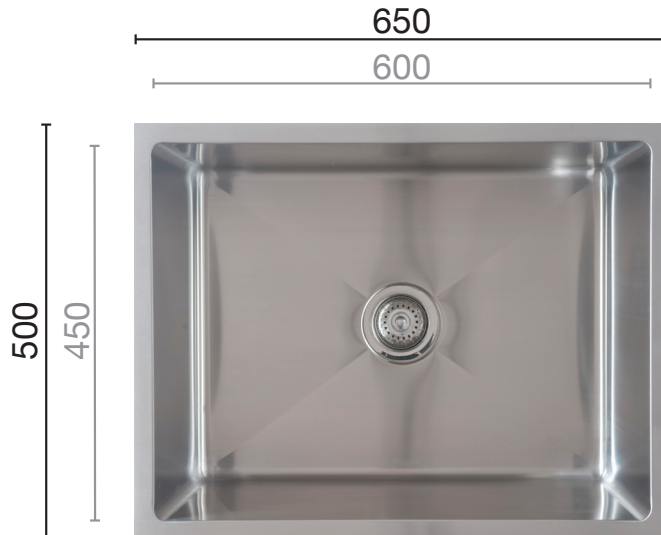

UPTOWN[®]
CONTEMPORARY

Mega Bowl - Radius

UTR600

- **300mm Deep**
- Suitable for **top-mount** or **under-mount**.
- Made from **1.2mm 18/10** stainless steel.
- Complete with 90mm designer basket waste.