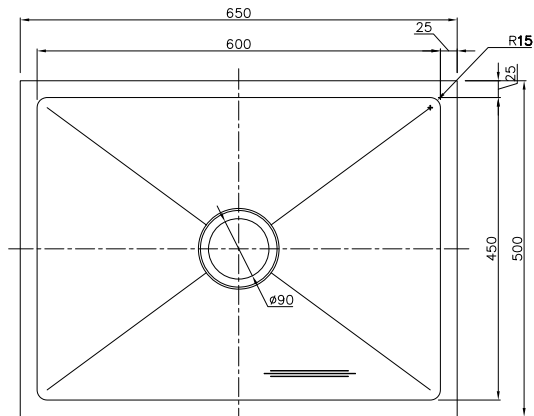

UPTOWN[®]
CONTEMPORARY

Mega Bowl - Radius

UTR600

- **300mm Deep**
- Suitable for **top-mount** or **under-mount**.
- Made from **1.2mm 18/10** stainless steel.
- Complete with 90mm designer basket waste.