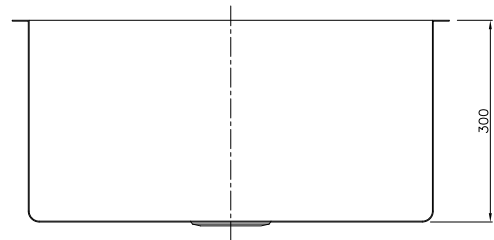

UPTOWN[®]
CONTEMPORARY

Mega Bowl - Radius

UTR600

- **300mm Deep**
- Suitable for **top-mount** or **under-mount**.
- Made from **1.2mm 18/10** stainless steel.
- Complete with 90mm designer basket waste.